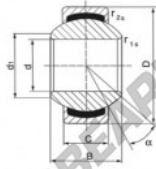

Kugelgelenke GEEW DGE6-FW-DURBAL - DGE6-FW-DURBAL

<https://www.123kugellager.de/kugellager-gehauselager/gelenkkopfe-gelenklager/geew/dge6-fw-durbal>

DGE6-FW

order number	d	B	measurement [mm]	C	d₁ min
DGE 6 FW	6	9		5	9

type	measurement [mm]		D	a [°]	load rating C₀ [kN]	weight [kg]
	r₁ min	r₂ min				
DGE 6 FW	0,3	0,3	16	21	14,0	0,008

PRODUKTMERKMALE

Marke	DURBAL
N° Ean13	3663952502243
Innendurchmesser	6 mm
Außendurchmesser	16 mm
Dicke	5 mm
Typ	-
Gewicht	8 g
Gewinde	-
Schmierung	-
Verpackung	-
Standard	-

kontakt@123kugellager.de

0800 001 076 6

CRT4 de Lesquin 60 Rue Du Haut De Sainghin 59273 Fretin FRANCE