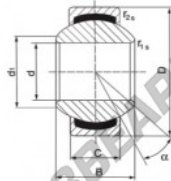

Kugelgelenke GEEW SGE25-UK-DURBAL - SGE25-UK-DURBAL

<https://www.123kugellager.de/kugellager-gehauselager/gelenkkopfe-gelenklager/geew/sge25-uk-durbal>

SGE25-UK

Lubrication: maintenance free

order number	measurement [mm]			
type	d	B	C	d₁ min
SGE 25 UK	25	20	16	29

type	r_{1s} min	measurement [mm]	D	α [°]	load rating	weight
		r_{2s} min			C₀ [kN]	[kg]
SGE 25 UK	0,6	0,6	42	7	127,0	0,119

PRODUKTMERKMALE

Marke	DURBAL
N° Ean13	3663952502205
Innendurchmesser	25 mm
Außendurchmesser	42 mm
Dicke	16 mm
Typ	GEEW
Gewicht	119 g
Schmierung	ohne
Verpackung	1

kontakt@123kugellager.de

0800 001 076 6

CRT4 de Lesquin 60 Rue Du Haut De Sainghin 59273 Fretin FRANCE