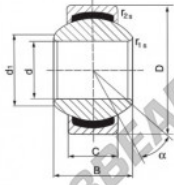

Kugelgelenke GEEW

GE25-UK-DURBAL - GE25-UK-DURBAL

<https://www.123kugellager.de/kugellager-gehauselager/gelenkkopfe-gelenklager/geew/ge25-uk-durbal>

GE25-UK

order number	measurement [mm]			d1 min
type	B	C		
GE 25 UK	25	20	16	29

type	measurement [mm]		D	alpha [°]	load rating C0 [N]	weight [kg]
	r1s min	r2s min				
GE 25 UK	0,6	0,6	42	7	127,0	0,119

PRODUKTMERKMALE

Marke	DURBAL
N° Ean13	3663952502014
Innendurchmesser	25 mm
Außendurchmesser	42 mm
Dicke	16 mm
Typ	GEEW
Gewicht	119 g
Schmierung	ohne
Verpackung	1

kontakt@123kugellager.de

0800 001 076 6

CRT4 de Lesquin 60 Rue Du Haut De Sainghin 59273 Fretin FRANCE