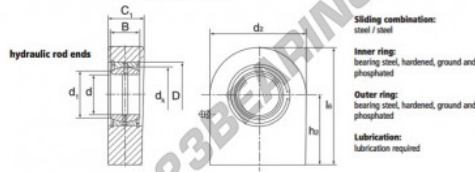

Gelenkköpfe TPN GF35-DO-DURBAL - GF35-DO-DURBAL

<https://www.123kugellager.de/kugellager-gehauselager/gelenkkopfe-gelenklager/tpn/gf35-do-durbal>

GF35-DO

order number	measurement [mm]				
type	d	d₁	d₂	B	C₁
GF 35 DO	35	39,7	83	25	30

type	h₁	measurement [mm]			load rating	weight
		l₁	D	d₁	C₁ [kN]	[kg]
GF 35 DO	61	102,5	55	47,0	196,0	1,50

PRODUKTMERKMALE

Marke	DURBAL
N° Ean13	3663952501055
Innendurchmesser	35 mm
Außendurchmesser	83 mm
Dicke	30 mm
Typ	TPN
Gewicht	1500 g
Gewinde	Rechtsgewinde
Schmierung	mit
Verpackung	1
Standard	Ohne Standard

kontakt@123kugellager.de

0800 001 076 6

CRT4 de Lesquin 60 Rue Du Haut De Sainghin 59273 Fretin FRANCE