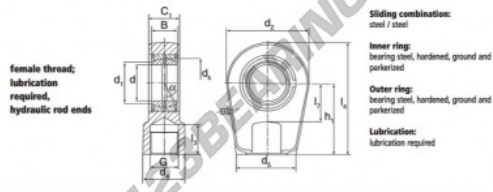

Gelenkköpfe TAPR GIHL60-DO-DURBAL - GIHL60-DO-DURBAL

https://www.123kugellager.de/kugellager-gehauselager/gelenkkopfe-gelenklager/tapr/gihl60-do-durbal

GIHL60-DO

order number	right hand thread	left hand thread	measurement [mm]								
GIHL 60 DO			d	d₁	G	d₂	d₃	B	C₁	d₂	
			60	66,8	M 58 x 1,5	75	120	44	50	130	
type	measurement [mm]				d₁	load rating	weight				
GIHR / GIHL 60 DO	l₂ min	l₁ min	h₁	l₁	d₁	C₀ (kg)	W				
	59	65	130	200,0	66,0	6	400				

PRODUKTMERKMALE

Marke	DURBAL
N° Ean13	3663952499758
Innendurchmesser	60 mm
Außendurchmesser	130 mm
Dicke	50 mm
Typ	TAPR
Gewicht	5400 g
Gewinde	Linksgewinde
Schmierung	mit
Verpackung	1

kontakt@123kugellager.de

0800 001 076 6

CRT4 de Lesquin 60 Rue Du Haut De Sainghin 59273 Fretin FRANCE