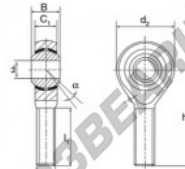

Winkelgelenke SA POSL30-DURBAL - POSL30-DURBAL

<https://www.123kugellager.de/kugellager-gehauselager/gelenkkopfe-gelenklager/sa/posl30-durbal>

POSL30

rod end body:
surface zinc plated

Lubrication:
lubrication required

order number	measurement [mm]		B	C₁	d₁
	right hand thread	left hand thread			
POSL 30	30	M 30 x 2	37	25,00	70

type	measurement [mm]		α [°]	load rating C₀ [kN]	weight [kg]
	l₁ min	h			
POS / POSL 30	66	110	17	88,0	1,100

PRODUKTMERKMALE

Marke	DURBAL
N° Ean13	3663952494869
Innendurchmesser	30 mm
Außendurchmesser	70 mm
Dicke	37 mm
Typ	SA
Gewicht	1100 g
Gewinde	Linksgewinde
Schmierung	ohne
Verpackung	1

kontakt@123kugellager.de

0800 001 076 6

CRT4 de Lesquin 60 Rue Du Haut De Sainghin 59273 Fretin FRANCE