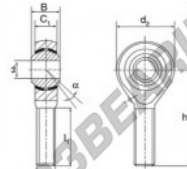

Winkelgelenke SA POS28-DURBAL - POS28-DURBAL

<https://www.123kugellager.de/kugellager-gehauselager/gelenkkopfe-gelenklager/sa/pos28-durbal>

POS28

order number	G		measurement [mm]		
right hand thread	left hand thread	B	C1	d1	h
POS 28		M 27 x 2	35	24,00	66

type	measurement [mm]		alpha [°]	load rating C0 [kN]	weight [kg]
	l1 min	h			
POS / POSL 28	62	103	15	75,5	0,960

PRODUKTMERKMALE

Marke	DURBAL
N° Ean13	3663952494821
Innendurchmesser	28 mm
Innendurchmesser	1.102" inch
Außendurchmesser	66 mm
Außendurchmesser	2.598" inch
Dicke	35 mm
Dicke	1.378" inch
Typ	SA
Gewicht	960 g
Gewinde	Rechtsgewinde
Schmierung	ohne
Verpackung	1

kontakt@123kugellager.de

0800 001 076 6

CRT4 de Lesquin 60 Rue Du Haut De Sainghin 59273 Fretin FRANCE