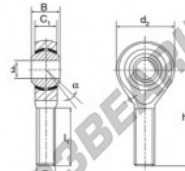

Winkelgelenke SA POSL20-DURBAL - POSL20-DURBAL

<https://www.123kugellager.de/kugellager-gehauselager/gelenkkopfe-gelenklager/sa/posl20-durbal>

POSL20

Rod end body:
surface zinc plated

Lubrication:
lubrication required

order number		measurement [mm]				
right hand thread	left hand thread	G	B	C₁	d₁	
POSL 20		20	M 20 x 1,5	25	18,00	50

type	measurement [mm]		α [°]	load rating C₀ [kN]	weight [kg]
	l₁ min	h			
POS / POSL 20	47	78	14	52,5	0,380

PRODUKTMERKMALE

Marke	DURBAL
N° Ean13	3663952494708
Innendurchmesser	20 mm
Außendurchmesser	50 mm
Dicke	25 mm
Typ	SA
Gewicht	380 g
Gewinde	Linksgewinde
Schmierung	ohne
Verpackung	1

kontakt@123kugellager.de

0800 001 076 6

CRT4 de Lesquin 60 Rue Du Haut De Sainghin 59273 Fretin FRANCE