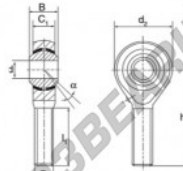

Winkelgelenke SA POS20-DURBAL - POS20-DURBAL

<https://www.123kugellager.de/kugellager-gehauselager/gelenkkopfe-gelenklager/sa/pos20-durbal>

POS20

Rod end body:
surface zinc plated

Lubrication:
lubrication required

order number	right hand thread		left hand thread		measurement [mm]		
	G	B	C₁	d₁	B	C₁	d₁
POS 20	20	M 20 x 1,5	25	18,00	50		

type	measurement [mm]		α [°]	load rating C₀ [kN]	weight [kg]
	l₁ min	h			
POS / POSL 20	47	78	14	52,5	0,380

PRODUKTMERKMALE

Marke	DURBAL
N° Ean13	3663952494692
Innendurchmesser	20 mm
Außendurchmesser	50 mm
Dicke	25 mm
Typ	SA
Gewicht	380 g
Gewinde	Rechtsgewinde
Schmierung	ohne
Verpackung	1

kontakt@123kugellager.de

0800 001 076 6

CRT4 de Lesquin 60 Rue Du Haut De Sainghin 59273 Fretin FRANCE