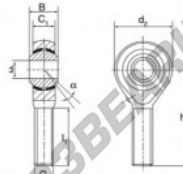

Winkelgelenke SA POSL14-DURBAL - POSL14-DURBAL

<https://www.123kugellager.de/kugellager-gehauselager/gelenkkopfe-gelenklager/sa/posl14-durbal>

POSL14

Rod end body:

surface zinc plated

Sliding combination:

steel / heavy duty bronze

Inner ring:

Outer ring:

heavy duty bronze with lubrication

Lubrication:

lubrication required

order number	right hand thread		left hand thread		measurement [mm]		
	B	G	B	G	C₁	d₁	
POSL 14	14	M 14	19		13,50	34	

type	measurement [mm]		α [°]	load rating C₀ [kN]	weight [kg]
	l₁ min	h			
POS / POSL 14	36	60	16	24,0	0,140

PRODUKTMERKMALE

Marke	DURBAL
N° Ean13	3663952494562
Innendurchmesser	14 mm
Außendurchmesser	34 mm
Dicke	19 mm
Typ	SA
Gewicht	140 g
Gewinde	Linksgewinde
Schmierung	ohne
Verpackung	1

kontakt@123kugellager.de

0800 001 076 6

CRT4 de Lesquin 60 Rue Du Haut De Sainghin 59273 Fretin FRANCE