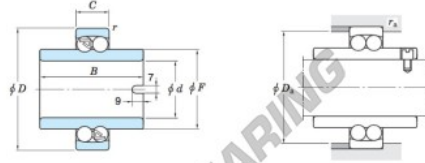

Rillenkugellager einreihig 11308-JTEKT - 11308-KOYO

<https://www.123kugellager.de/kugellager-gehauselager/rillenkugellager/einreihig/11308-koyo>

Self-aligning ball bearings ————— **Koyo**
extended inner ring type

Boundary dimensions (mm)						Basic load ratings (kN)		Limiting speeds (min. ⁻¹)		Bearing No.
d	D	B	C	F	r max.	C _r	C _{0r}	Grease lub.	Oil lub.	
40	90	58	23	57.7	1.5	29.5	9.70	6 900	8 400	11308

Mounting dimensions (mm)		Con- stant	Axial load factors			(Refer.) Mass (kg)
D _s max.	r _s max.	e	Y ₁	Y ₂	Y ₃	
82	1.5	0.25	2.57	3.98	2.69	1.09