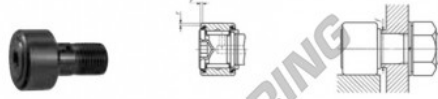

## Kurvenrollen CRH36-VBUU-IKO - CRH36-VBUU-IKO

<https://www.123kugellager.de/kugellager-gehauselager/rillenkugellager/kurvenrollen/crh36-vbuu-iko>

**IKO**

**CAM FOLLOWERS**

Inch Series Heavy Duty Cam Followers Full Complement Type/With Hexagon Hole

CRH-VBUU

Stud dia. mm (inch)	Identification number		Mass (Ref.) g	D	C	d <sub>1</sub>	G UNF	G <sub>1</sub>	B max
	Shield type	Sealed type							
25.575 (1.0)	CRH 36	VBUU	858	57.150 (2.25)	31.750 (1.25)	25.575 (1.0)	1/4-12	25.400 (1)	34.2 (1.35)