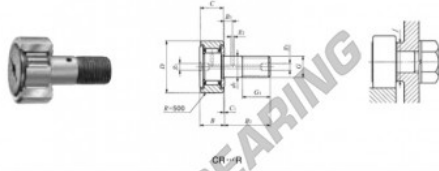

# Kurvenrollen CR18-R-IKO - CR18-R-IKO

<https://www.123kugellager.de/kugellager-gehauselager/rillenkugellager/kurvenrollen/cr18-r-iko>

IKO

## CAM FOLLOWERS

Inch Series Cam Followers With Cage/With Screwdriver Slot

Stud dia. mm (inch)	Identification number				Mass (Ref.) g	D	C	d <sub>1</sub>	G UNF	G <sub>1</sub>
	Shield type With covered outer ring	Shield type With cylindrical outer ring	Sealed type With covered outer ring	Sealed type With cylindrical outer ring						
11.112 ( $\frac{7}{16}$ )	CR 18 R				88	28.575 ( $\frac{1}{2}$ )	15.875 ( $\frac{5}{8}$ )	11.112 ( $\frac{7}{16}$ )	$\frac{1}{8}$ -20	12.700 ( $\frac{1}{2}$ )
Boundary dimensions mm(inch)						Mounting dimension f Min. mm(inch)	Maximum tightening torque C N·m	Basic dynamic load rating C N	Basic static load rating C <sub>0</sub> N	
B max	B <sub>2</sub>	B <sub>3</sub>	C <sub>1</sub>	S <sub>1</sub>	S <sub>2</sub>					r
17.3 (0.68)	25.400 (1)	6.350 ( $\frac{1}{4}$ )	0.794 ( $\frac{1}{16}$ )	4.762 ( $\frac{3}{16}$ )	3.175 ( $\frac{1}{8}$ )	1.588 ( $\frac{1}{16}$ )	19.050 ( $\frac{3}{4}$ )	17.4	9 190	11 600

## PRODUKTMERKMALE

Marke	IKO
N° Ean13	3616060462947
Innendurchmesser	11.112 mm
Außendurchmesser	28.575 mm
Dicke	15.875 mm
Gewicht	88 g
Verpackung	1

[kontakt@123kugellager.de](mailto:kontakt@123kugellager.de)