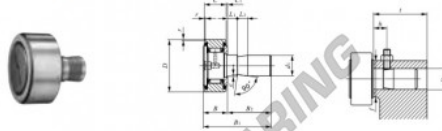

Kurvenrollen CF-SFU-20-1-IKO - CF-SFU-20-1-IKO

<https://www.123kugellager.de/kugellager-gehauselager/rillenkugellager/kurvenrollen/cf-sfu-20-1-iko>

IKO

CAM FOLLOWERS

Easy Mounting Type Cam Followers **With Cage/With Screwdriver Slot**

Stud dia. mm	Identification number	Mass (Ref.)	Boundary dimensions mm							
			d	D	C	d_1	B_{max}	B_{1max}	B_2	C_1
20	CF-SFU-20-1	360	47	24	20	25.6	50.5	24.9	0.8	10

L_2	e	r_{\min} (°)	D_1	Mounting dimensions mm			h (Ref.)	Basic dynamic load rating C	Basic static load rating C_0	Maximum allowable static load
				Tolerance	t Min.	f Min.				
10	1	1	20	+0.021 0	25	34	15	20 700	34 600	34 600