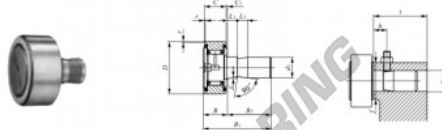

Kurvenrollen CF-SFU-20-1-IKO - CF-SFU-20-1-IKO

<https://www.123kugellager.de/kugellager-gehauselager/rillenkugellager/kurvenrollen/cf-sfu-20-1-iko>

IKO

CAM FOLLOWERS

Easy Mounting Type Cam Followers **With Cage/With Screwdriver Slot**

Stud dia. mm	Identification number	Mass (Ref.)	Boundary dimensions mm							
			d	D	C	d_1	B_{max}	B_1_{max}	B_2	C_1
20	CF-SFU-20-1	360	47	24	20	25.6	50.5	24.9	0.8	10

L_2	e	r_{\min} (°)	D_1	Mounting dimensions mm			h (Ref.)	Basic dynamic load rating C	Basic static load rating C_0	Maximum allowable static load
				Tolerance	t Min.	f Min.				
10	1	1	20	+0.021 0	25	34	15	20 700	34 600	34 600