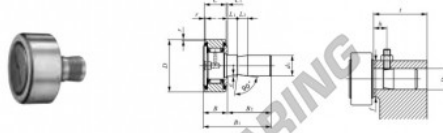

## Kurvenrollen CF-SFU-20-IKO - CF-SFU-20-IKO

<https://www.123kugellager.de/kugellager-gehauselager/rillenkugellager/kurvenrollen/cf-sfu-20-iko>

**IKO**

**CAM FOLLOWERS**

Easy Mounting Type Cam Followers **With Cage/With Screwdriver Slot**

Stud dia. mm	Identification number	Mass (Ref.)		Boundary dimensions mm						
		$\phi$	$D$	$C$	$d_1$	$B$ max	$B_1$ max	$B_2$	$C_1$	$L_1$
20	CF-SFU-20	435	52	24	20	25.6	50.5	24.9	0.8	10

$L_2$	$e$	$r$ $r_{\text{min}}$	$D_1$	Mounting dimensions mm				Basic dynamic load rating $C$	Basic static load rating $C_0$	Maximum allowable static load $N$
				Tolerance	$t$ Min.	$f$ Min.	$h$ (Ref.)			
10	1	1	20	+0.021 0	25	34	15	20 700	34 600	34 600