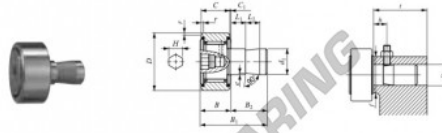

Kurvenrollen

CF-SFU-20-1-B-IKO - CF-SFU-20-1-B-IKO

<https://www.123kugellager.de/kugellager-gehauselager/rillenkugellager/kurvenrollen/cf-sfu-20-1-b-iko>

IKO

CAM FOLLOWERS

Easy Mounting Type Cam Followers With Cage/With Hexagon Hole

Stud dia. mm	Identification number	Mass (Ref.) g	Boundary dimensions mm							
			D	C	d_1	B_{max}	B_1_{max}	B_2	C_1	L_1
20	CF-SFU-20-1 B	360	47	24	20	25.6	50.5	24.9	0.8	10

L_2	H	e	r_1 min ^(*)	D_1	Mounting dimensions mm				Basic dynamic load rating C N	Basic static load rating C_0 N	Maximum allowable static load N
					Tolerance	t Min.	f Min.	h (Ref.)			
10	8	1	1	20	+0.021 0	25	34	15	20 700	34 600	34 600