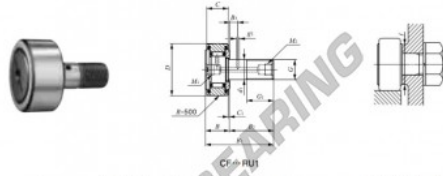

Kurvenrollen

CF-RU1-30-2-IKO - CF-RU1-30-2-IKO

<https://www.123kugellager.de/kugellager-gehauselager/rillenkugellager/kurvenrollen/cf-ru1-30-2-iko>

IKO

CAM FOLLOWERS

Centralized Lubrication Type Cam Followers With Cage/With Screwdriver Slot

Stud dia. mm	Identification number		Mass (Ref.) g	Boundary dimensions mm				
	With crowned outer ring	With cylindrical outer ring		D	C	d ₁	G	G ₁
30	CF-RU1-30-2		2 220	90	35	30	M30 x 1.5	32

B _{max}	B _{1max}	B ₂	B ₃	C ₁	g ₂	M ₁	M ₂	f ₆ min ⁽¹⁾	Mounting dimension f Min. mm	Maximum tightening torque N-m	Basic dynamic load rating C N	Basic static load rating C ₀ N	Maximum allowable static load N
37	100	63	15	1	4	PT 1/8	PT 1/8	1	49	438	45 400	85 100	85 100