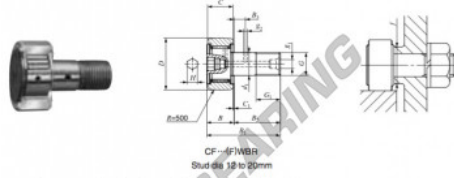

# Kurvenrollen CF12-1-WBR-IKO - CF12-1-WBR-IKO

<https://www.123kugellager.de/kugellager-gehauselager/rillenkugellager/kurvenrollen/cf12-1-wbr-iko>

IKO

## CAM FOLLOWERS

Thrust Disk Type Cam Followers With Cage/With Hexagon Hole

Stud dia. mm	Identification number		Mass (Ref.) g	Boundary dimensions mm				
	Shield type	Sealed type		D	C	d <sub>1</sub>	G	G <sub>1</sub>
12	CF 12-1	WBR	105	32	14	12	M12 X 1.5	13