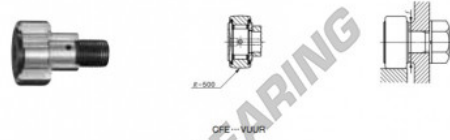

# Kurvenrollen

## CFE30-1-VUUR-IKO - CFE30-1-VUUR-IKO

<https://www.123kugellager.de/kugellager-gehauselager/rillenkugellager/kurvenrollen/cfe30-1-vuur-iko>

IKO

**CAM FOLLOWERS**

Eccentric Type Cam Followers Full Complement Type/With Screwdriver Slot

Outside diameter of eccentric outer ring mm	Identification number				Mass (Ref.)			
	Shield type		Sealed type		g	D	C	d <sub>e</sub>
	With crowned outer ring	With cylindrical outer ring	With crowned outer ring	With cylindrical outer ring				
41	CFE 30-1 VUUR				2 190	85	35	41