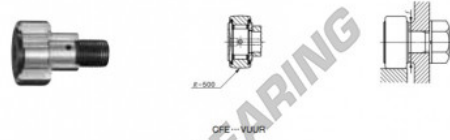

# Kurvenrollen CFE20-VUUR-IKO - CFE20-VUUR-IKO

<https://www.123kugellager.de/kugellager-gehauselager/rillenkugellager/kurvenrollen/cfe20-vuur-iko>

IKO

**CAM FOLLOWERS**

Eccentric Type Cam Followers Full Complement Type/With Screwdriver Slot

Outside diameter of eccentric outer ring mm	Identification number				Mass (Ref.) g	D	C	d <sub>e</sub>
	Shield type		Sealed type					
	With crowned outer ring	With cylindrical outer ring	With crowned outer ring	With cylindrical outer ring				
27			CFE 20	VUUR	505	52	24	27