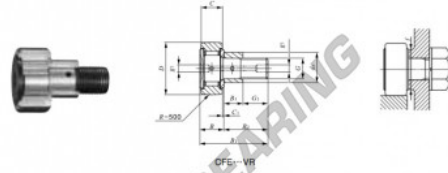

Kurvenrollen CFE6-VR-IKO - CFE6-VR-IKO

<https://www.123kugellager.de/kugellager-gehauselager/rillenkugellager/kurvenrollen/cfe6-vr-iko>

IKO

CAM FOLLOWERS

Eccentric Type Cam Followers Full Complement Type/With Screwdriver Slot

Outside diameter of eccentric roller mm	Identification number				Mass (Ref.)			
	Shield type		Sealed type		g	D	C	da
	With crowned outer ring	With cylindrical outer ring	With crowned outer ring	With cylindrical outer ring				
9	CFE 6 VR				21	16	11	9

Boundary dimensions mm														
G	B ₃	B _{max}	B _{1max}	B ₂	C ₁	B ₁	G ₁	r _{1min} (°)	E	Mounting dimension f Min. mm	Maximum operating torque N·m	Basic dynamic load rating C N	Basic static load rating C ₀ N	Maximum allowable static load N
M 6 × 1	7.5	12.2	28.2	16	0.6	*4	8.5	0.3	0.4	11	2.7	6 980	8 500	1 950