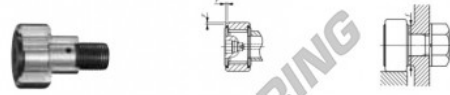

Kurvenrollen CFE20-VBUU-IKO - CFE20-VBUU-IKO

<https://www.123kugellager.de/kugellager-gehauselager/rillenkugellager/kurvenrollen/cfe20-vbuu-iko>

IKO

CAM FOLLOWERS

Eccentric Type Cam Followers Full Complement Type/With Hexagon Hole

CFE-VBUU

Outside diameter of eccentric collar mm	Identification number						Mass (Ref.)			
	Shield type			Sealed type			Ø	D	C	d _e
	With crowned outer ring	With cylindrical outer ring	With crowned outer ring	With cylindrical outer ring						
27					CFE 20	VBUU	505	52	24	27

Boundary dimensions mm										
G	B ₃	B ₁ max	B ₂ max	B ₂	C ₁	G ₁	H	H ₁ (*)	f mm	Mounting dimension g
M20 X 1.5	19.5	25.6	66.1	40.5	0.8	8	21	8	1	0.8

Mounting dimension f mm	Maximum splining torque N·m	Basic dynamic load rating C N	Basic static load rating C ₀ N	Maximum allowable static load N
34	119	33 200	64 500	37 500