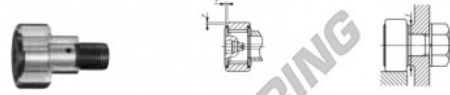

# Kurvenrollen CFE16-VBUU-IKO - CFE16-VBUU-IKO

<https://www.123kugellager.de/kugellager-gehauselager/rillenkugellager/kurvenrollen/cfe16-vbuu-iko>

IKO

## CAM FOLLOWERS

Eccentric Type Cam Followers Full Complement Type/With Hexagon Hole

CFE-VBUU

Outside diameter of eccentric roller mm	Identification number						Mass (Ref.)			
	Shield type			Sealed type			Ø	D	C	d <sub>e</sub>
	With crowned outer ring	With cylindrical outer ring	With crowned outer ring	With cylindrical outer ring						
22					<b>CFE 16</b>	<b>VBUU</b>	193	35	18	22

Boundary dimensions mm														
G	B <sub>3</sub>	B <sub>1</sub> max	B <sub>2</sub> max	B <sub>2</sub>	C <sub>1</sub>	G <sub>1</sub>	H	H <sub>max</sub> (*)	f Min. mm	Mounting dimension Maximun splining torque N·m				
M16×1.5	15.5	19.6	52.1	32.5	0.8	6	17	6	0.6/0.8	26	58.5	20 700	37 600	23 200