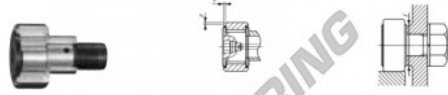

# Kurvenrollen CFE12-VBUU-IKO - CFE12-VBUU-IKO

<https://www.123kugellager.de/kugellager-gehauselager/rillenkugellager/kurvenrollen/cfe12-vbuu-iko>

IKO

## CAM FOLLOWERS

Eccentric Type Cam Followers Full Complement Type/With Hexagon Hole

CFE-VBUU

Outside diameter of eccentric collar mm	Identification number						Mass (Ref.)			
	Shield type			Sealed type			Ø	D	C	d <sub>e</sub>
	With crowned outer ring	With cylindrical outer ring	With crowned outer ring	With cylindrical outer ring						
<b>16</b>					<b>CFE 12</b>	<b>VBUU</b>	107	30	14	16