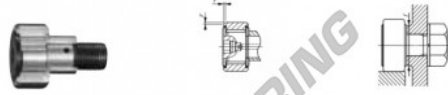

Kurvenrollen

CFE10-1-VBUU-IKO - CFE10-1-VBUU-IKO

<https://www.123kugellager.de/kugellager-gehauselager/rillenkugellager/kurvenrollen/cfe10-1-vbuu-iko>

IKO

CAM FOLLOWERS

Eccentric Type Cam Followers Full Complement Type/With Hexagon Hole

CFE-VBUU

Outside diameter of eccentric collar mm	Identification number						Mass (Ref.)			
	Shield type			Sealed type			Ø	D	C	d _e
	With crowned outer ring	With cylindrical outer ring	With crowned outer ring	With cylindrical outer ring						
13						CFE 10-1 VBUU	66	26	12	13