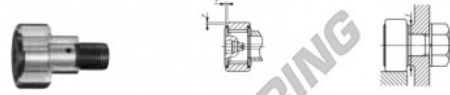

Kurvenrollen CFE10-VBUU-IKO - CFE10-VBUU-IKO

<https://www.123kugellager.de/kugellager-gehauselager/rillenkugellager/kurvenrollen/cfe10-vbuu-iko>

IKO

CAM FOLLOWERS

Eccentric Type Cam Followers Full Complement Type/With Hexagon Hole

CFE-VBUU

Outside diameter of outer ring mm	Identification number						Mass (Ref.)			
	Shield type			Sealed type			Ø	D	C	d _e
	With crowned outer ring	With cylindrical outer ring	With crowned outer ring	With cylindrical outer ring	CFE 10	VBUU				
13							50.5	22	12	13

Boundary dimensions mm															
G	B ₃	B ₁ max	B ₂ max	B ₂	C ₁	g ₁	G ₁	H	f _{max} Eccentricity	f Mounting dimension Min. mm	Maximum splining torque N·m	Basic dynamic load rating C N	Basic static load rating C ₀ N	Maximum allowable static load N	
M10×1.25	10.5	13.2	36.2	23	0.6	—	12.5	4	0.3	0.4	16	13.8	9 570	14 500	8 650