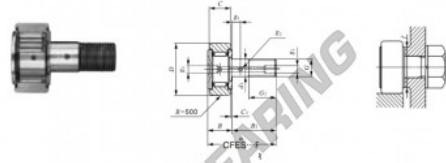

Kurvenrollen CFES6-R-IKO - CFES6-R-IKO

<https://www.123kugellager.de/kugellager-gehauselager/rillenkugellager/kurvenrollen/cfes6-r-iko>

IKO

CAM FOLLOWERS

Solid Eccentric Stud Type Cam Followers With Cage/With Screwdriver Slot

Stud dia. mm	Identification number				Mass (Ref.)			
	Shield type		Sealed type		g	D	C	d ₁
	With crowned outer ring	With cylindrical outer ring	With crowned outer ring	With cylindrical outer ring				
6	CFES	6 R			18.5	16	11	6