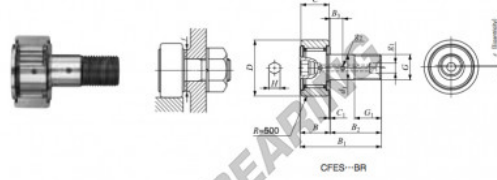

Kurvenrollen CFES16-BR-IKO - CFES16-BR-IKO

<https://www.123kugellager.de/kugellager-gehauselager/rillenkugellager/kurvenrollen/cfes16-br-iko>

CAM FOLLOWERS

Solid Eccentric Stud Type Cam Followers With Cage/With Hexagon Hole

Stud dia. mm	Identification number								Mass (Ref.) g	D	C	d ₁								
	Shield type				Sealed type															
	With crowned outer ring		With cylindrical outer ring		With crowned outer ring		With cylindrical outer ring													
16	CFES 16 BR								170	35	18	16								
Boundary dimensions mm																				
G	G ₁	B	B _{max}	B ₁	B ₂	C ₁	C ₂	g ₁	g ₂	H	H _{max}	E	f	C	C ₀	C ₁	C ₂	D	d ₁	
M16×1.5	17	19.6	52.1	32.5	8	0.8	6	3	6	0.6	0.5	26	58.5	12 000	18 300	18 300	18 300	35	18	16

PRODUKTMERKMALE

Marke	IKO
N° Ean13	3663952443614
Innendurchmesser	16 mm
Innendurchmesser	0.63" inch
Außendurchmesser	35 mm
Außendurchmesser	1.378" inch
Dicke	18 mm
Dicke	0.709" inch
Verpackung	1

kontakt@123kugellager.de