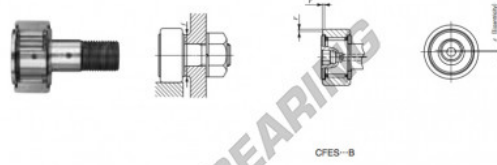

# Kurvenrollen

### CAM FOLLOWERS

Solid Eccentric Stud Type Cam Followers **With Cage/With Hexagon Hole**

Stud dia. mm	Identification number								Mass (Ref.) g	D	C	d <sub>1</sub>				
	Shield type				Sealed type											
	With crowned outer ring		With cylindrical outer ring		With crowned outer ring		With cylindrical outer ring									
12	<b>CFES 12-1 B</b>								105	32	14	12				
Boundary dimensions mm																
G	G <sub>1</sub>	B max	B <sub>1</sub> max	B <sub>2</sub>	B <sub>3</sub>	C <sub>1</sub>	g <sub>1</sub>	g <sub>2</sub>	H K <sub>max</sub>	ε <sup>(°)</sup>	Mounting dimension f Min. mm	Maximum tightening torque N·m	Basic dynamic load rating C N	Basic static load rating C <sub>0</sub> N	Maximum allowable static load N	
M12×1.5	13	15.2	40.2	25	6	0.6	6	3	6	0.6	0.4	21	21.9	7 910	9 790	9 790