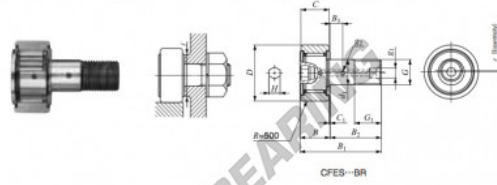

## Kurvenrollen CFES12-BR-IKO - CFES12-BR-IKO

<https://www.123kugellager.de/kugellager-gehauselager/rillenkugellager/kurvenrollen/cfes12-br-iko>

### CAM FOLLOWERS

Solid Eccentric Stud Type Cam Followers With Cage/With Hexagon Hole

Stud dia. mm	Identification number										Mass (Ref.)				
	Shield type					Sealed type					g	D	C	d <sub>i</sub>	
	With crowned outer ring		With cylindrical outer ring			With crowned outer ring		With cylindrical outer ring							
12	<b>CFES 12 BR</b>										95	30	14	12	
Boundary dimensions mm															
G	G <sub>1</sub>	B	B <sub>1</sub>	B <sub>2</sub>	B <sub>3</sub>	C <sub>1</sub>	C <sub>2</sub>	C <sub>3</sub>	C <sub>4</sub>	C <sub>5</sub>	C <sub>6</sub>	C <sub>7</sub>	C <sub>8</sub>	C <sub>9</sub>	
M12×1.5	13	15.2	40.2	25	6	0.6	6	3	6	0.6	0.4	21	21.9	7 910	9 790