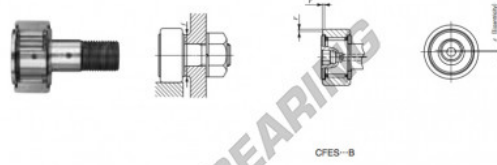

# Kurvenrollen CFES10-1-B-IKO - CFES10-1-B-IKO

<https://www.123kugellager.de/kugellager-gehauselager/rillenkugellager/kurvenrollen/cfes10-1-b-iko>

## CAM FOLLOWERS

Solid Eccentric Stud Type Cam Followers **With Cage/With Hexagon Hole**

CFES-8

Stud dia. mm	Identification number				Mass (Ref.) g	D	C	d <sub>1</sub>								
	Shield type		Sealed type													
	With crowned outer ring	With cylindrical outer ring	With crowned outer ring	With cylindrical outer ring												
10	CFES 10-1 B				60	26	12	10								
Boundary dimensions mm																
G	G <sub>1</sub>	B max	B <sub>1</sub> max	B <sub>2</sub>	B <sub>3</sub>	C <sub>1</sub>	g <sub>1</sub>	g <sub>2</sub>	H	ε <sup>(°)</sup> K <sub>max</sub>	Mounting dimension f Min. mm	Maximum tightening torque N·m	Basic dynamic load rating C N	Basic static load rating C <sub>0</sub> N	Maximum allowable static load N	
M10×1.25	12	13.2	36.2	23	—	0.6	—	—	4	0.3	0.3	16	13.8	5 430	6 890	6 890