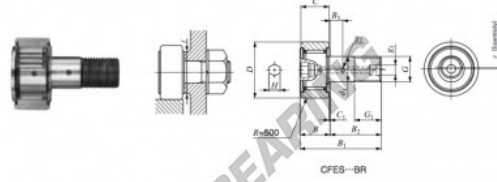

Kurvenrollen

CFES10-1-BR-IKO - CFES10-1-BR-IKO

<https://www.123kugellager.de/kugellager-gehauselager/rillenkugellager/kurvenrollen/cfes10-1-br-iko>

CAM FOLLOWERS

Solid Eccentric Stud Type Cam Followers With Cage/With Hexagon Hole

| Stud dia. mm | Identification number | | | | | | Mass (Ref.) | | | | | | | | |
|------------------------|-------------------------|-----------------------------|-------------------------|-----------------------------|----------------|----------------|----------------|----------------|-----|-----|------------------------------|-------------------------------|-------------------------------|---|---------------------------------|
| | Shield type | | Sealed type | | g | D | C | d _i | | | | | | | |
| | With crowned outer ring | With cylindrical outer ring | With crowned outer ring | With cylindrical outer ring | | | | | | | | | | | |
| 10 | CFES 10-1 BR | | | | 60 | 26 | 12 | 10 | | | | | | | |
| Boundary dimensions mm | | | | | | | | | | | | | | | |
| G | G ₁ | B | B ₁ | B ₂ | B ₃ | C ₁ | g ₁ | g ₂ | H | ε | Mounting dimension f Min. mm | Maximum tightening torque N·m | Basic dynamic load rating C N | Basic static load rating C ₀ N | Maximum allowable static load N |
| M10×1.25 | 12 | 13.2 | 36.2 | 23 | — | 0.6 | — | 4 | 0.3 | 0.3 | 16 | 13.8 | 5 430 | 6 890 | 6 890 |

PRODUKTMERKMALE

| | |
|------------------|---------------|
| Marke | IKO |
| N° Ean13 | 3663952443485 |
| Innendurchmesser | 10 mm |
| Außendurchmesser | 26 mm |
| Dicke | 12 mm |
| Verpackung | 1 |

kontakt@123kugellager.de