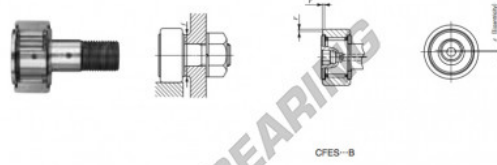

Kurvenrollen CFES8-B-IKO - CFES8-B-IKO

<https://www.123kugellager.de/kugellager-gehauselager/rillenkugellager/kurvenrollen/cfes8-b-iko>

CAM FOLLOWERS

Solid Eccentric Stud Type Cam Followers With Cage/With Hexagon Hole

Stud dia. mm	Identification number								Mass (Ref.)							
	Shield type				Sealed type				g	D	C	d ₁				
8	With crowned outer ring	With cylindrical outer ring	With crowned outer ring	With cylindrical outer ring	With crowned outer ring	With cylindrical outer ring	With crowned outer ring	With cylindrical outer ring	28.5	19	11	8				
	CFES 8 B															
Boundary dimensions mm																
G	G ₁	B	B ₁	B ₂	B ₃	C ₁	g ₁	g ₂	H	ε	Mounting dimension f Min. mm	Maximum tightening torque N·m	Basic dynamic load rating C N	Basic static load rating C ₀ N	Maximum allowable static load N	
M 8×1.25	10	12.2	32.2	20	—	0.6	—	—	4	0.3	0.25	13	6.5	4 250	4 740	4 670