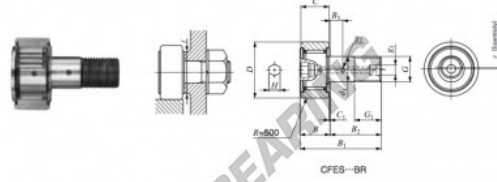

# Kurvenrollen CFES6-BR-IKO - CFES6-BR-IKO

<https://www.123kugellager.de/kugellager-gehauselager/rillenkugellager/kurvenrollen/cfes6-br-iko>

## CAM FOLLOWERS

Solid Eccentric Stud Type Cam Followers With Cage/With Hexagon Hole

Stud dia. mm	Identification number										Mass (Ref.)					
	Shield type					Sealed type					g	D	C	d <sub>1</sub>		
	With crowned outer ring	With cylindrical outer ring	With crowned outer ring	With cylindrical outer ring	With crowned outer ring	With cylindrical outer ring	With crowned outer ring	With cylindrical outer ring	With crowned outer ring	With cylindrical outer ring						
6	CFES 6 BR										18.5	16	11	6		
Boundary dimensions mm																
G	G <sub>1</sub>	B	B <sub>1</sub>	B <sub>2</sub>	B <sub>3</sub>	C <sub>1</sub>	C <sub>2</sub>	C <sub>3</sub>	C <sub>4</sub>	C <sub>5</sub>	C <sub>6</sub>	C <sub>7</sub>	C <sub>8</sub>	C <sub>9</sub>	C <sub>10</sub>	
M 6×1	8	12.2	28.2	16	—	0.6	—	—	3	0.3	0.25	11	2.7	3 860	3 650	1 980

## PRODUKTMERKMALE

Marke	IKO
N° Ean13	3663952443362
Innendurchmesser	6 mm
Außendurchmesser	16 mm
Dicke	11 mm
Verpackung	1

[kontakt@123kugellager.de](mailto:kontakt@123kugellager.de)

0800 001 076 6

CRT4 de Lesquin 60 Rue Du Haut De Sainghin 59273 Fretin FRANCE