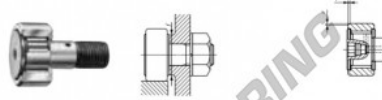

Kurvenrollen CF10-1-VBM-IKO - CF10-1-VBM-IKO

<https://www.123kugellager.de/kugellager-gehauselager/rillenkugellager/kurvenrollen/cf10-1-vbm-iko>

CAM FOLLOWERS

Standard Type Cam Followers Full Complement Type/With Hexagon Hole

CF-VB

Stud dia. mm	Identification number								Mass (Ref.)			
	Shield type				Sealed type				g	D	C	d ₁
	With crowned outer ring		With cylindrical outer ring		With crowned outer ring		With cylindrical outer ring					
10	CF 10-1 VBM								61	26	12	10