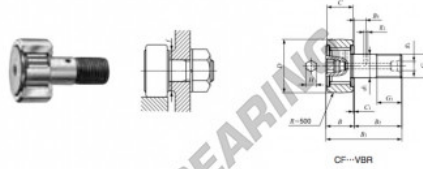

Kurvenrollen CF10-1-VBRM-IKO - CF10-1-VBRM-IKO

<https://www.123kugellager.de/kugellager-gehauselager/rillenkugellager/kurvenrollen/cf10-1-vbrm-iko>

CAM FOLLOWERS

Standard Type Cam Followers Full Complement Type/With Hexagon Hole

Stud dia. mm	Identification number								Mass (Ref.)				
	Shield type				Sealed type				g	D	C	d ₁	
	With crowned outer ring		With cylindrical outer ring		With crowned outer ring		With cylindrical outer ring						
10	CF 10-1 VBRM								61	26	12	10	

Boundary dimensions mm										Mounting dimension	Maximum tightening torque	Basic dynamic load rating	Basic static load rating	Maximum allowable static load	
G	G ₁	B _{max}	B _{1max}	B ₂	B ₃	C ₁	g ₁	B ₂	H ₁	f _{max}	N	N	N	N	
M10×1	12	13.2	36.2	23	—	0.6	—	—	4	0.3	16	14.7	9 570	14 500	8 650