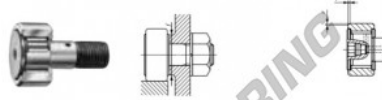

## Kurvenrollen CF10-VBM-IKO - CF10-VBM-IKO

<https://www.123kugellager.de/kugellager-gehauselager/rillenkugellager/kurvenrollen/cf10-vbm-iko>

### CAM FOLLOWERS

Standard Type Cam Followers Full Complement Type/With Hexagon Hole

CF-VB

Stud dia. mm	Identification number								Mass (Ref.)						
	Shield type				Sealed type				g	D	C	d <sub>1</sub>			
	With crowned outer ring		With cylindrical outer ring		With crowned outer ring		With cylindrical outer ring								
<b>10</b>	<b>CF 10</b>		<b>VBM</b>						46	22	12	10			
Boundary dimensions mm															
G	G <sub>1</sub>	B <sub>max</sub>	B <sub>1max</sub>	B <sub>2</sub>	B <sub>3</sub>	C <sub>1</sub>	g <sub>1</sub>	B <sub>2</sub>	H	(°)	f <sub>Min.</sub>	Max. dynamic load rating	Basic dynamic load rating	Basic static load rating	Maximum allowable static load
M10×1	12	13.2	36.2	23	—	0.6	—	—	4	0.3	16	14.7	9 570	14 500	8 650