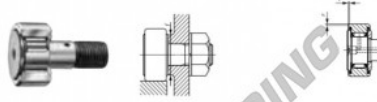

Kurvenrollen CF30-2-UU-IKO - CF30-2-UU-IKO

<https://www.123kugellager.de/kugellager-gehauselager/rillenkugellager/kurvenrollen/cf30-2-uu-iko>

CAM FOLLOWERS

Standard Type Cam Followers With Cage With Screwdriver Slot

CF-UU

Stud dia. mm	Identification number								Mass (Ref.)				
	Shield type				Sealed type				g	D	C	d ₁	G
	With crowned outer ring	With cylindrical outer ring	With tapered outer ring	With cylindrical outer ring	With tapered outer ring	With cylindrical outer ring	With tapered outer ring	With cylindrical outer ring					
30								CF 30-2 UU	2 220	90	35	30	M30×1.5