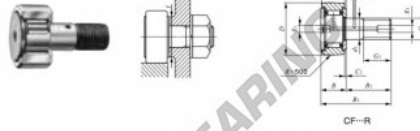

## Kurvenrollen CF30-R-IKO - CF30-R-IKO

<https://www.123kugellager.de/kugellager-gehauselager/rillenkugellager/kurvenrollen/cf30-r-iko>

### CAM FOLLOWERS

Standard Type Cam Follower **With Cage/With Screwdriver Slot**

Stud dia. mm	Identification number				Mass (Ref.)				
	Shield type		Sealed type		g	D	C	d <sub>1</sub>	G
	With crowned outer ring	With cylindrical outer ring	With tapered outer ring	With cylindrical outer ring					
30	<b>CF 30</b>	<b>R</b>			1 870	80	35	30	M30×1.5

Boundary dimensions mm										Mounting dimension f Min. mm	Maximum tightening torque N·m	Ball dynamic load rating C N	Ball static load rating C <sub>0</sub> N	Maximum allowable static load N	
G <sub>1</sub>	B	B <sub>1</sub>	B <sub>2</sub>	B <sub>3</sub>	C <sub>1</sub>	g <sub>1</sub>	g <sub>2</sub>	r <sub>s</sub> max	(°)						
32	37	max	100	max	63	15	1	8	4	1	49	438	45 400	85 100	85 100