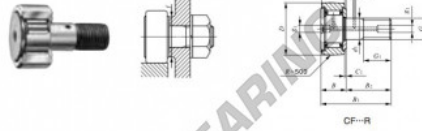

Kurvenrollen CF24-1-R-IKO - CF24-1-R-IKO

<https://www.123kugellager.de/kugellager-gehauselager/rillenkugellager/kurvenrollen/cf24-1-r-iko>

CAM FOLLOWERS

Standard Type Cam Followers **With Cage/With Screwdriver Slot**

Stud dia. mm	Identification number				Mass (Ref.)				
	Shield type		Sealed type		g	D	C	d ₁	G
	With crowned outer ring	With cylindrical outer ring	With tapered outer ring	With cylindrical outer ring					
24	CF 24-1 R				1 140	72	29	24	M24×1.5

Boundary dimensions mm										Mounting dimension f Min. mm	Maximum ignoring torque N·m	Ball dynamic load rating C N	Ball static load rating C ₀ N	Maximum allowable static load N
G ₁	B	B ₁	B ₂	B ₃	C ₁	g ₁	g ₂	r _{max}	(°)					
25	30.6max	80.1max	49.5	11	0.8	8	4	1	40	215	30 500	52 600	52 000	