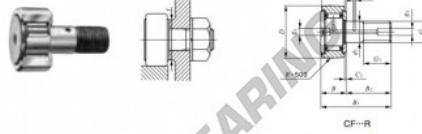

## Kurvenrollen CF20-R-IKO - CF20-R-IKO

<https://www.123kugellager.de/kugellager-gehauselager/rillenkugellager/kurvenrollen/cf20-r-iko>

### CAM FOLLOWERS

Standard Type Cam Followers With Cage/With Screwdriver Slot

Stud dia. mm	Identification number				Mass (Ref.)				
	Shield type		Sealed type		g	D	C	d <sub>1</sub>	G
	With crowned outer ring	With cylindrical outer ring	With crowned outer ring	With cylindrical outer ring					
20	CF 20	R			480	52	24	20	M20×1.5

Boundary dimensions mm										Mounting dimension f Min. mm	Maximum ignoring torque N·m	Ball dynamic load rating C N	Ball static load rating C <sub>0</sub> N	Maximum allowable static load N
G <sub>1</sub>	B	B <sub>1</sub>	B <sub>2</sub>	B <sub>3</sub>	C <sub>1</sub>	g <sub>1</sub>	g <sub>2</sub>	r <sub>s</sub> max	(°)					
21	25.6max	66.1max	40.5	9	0.8	8	4	1	34	119	20 700	34 600	34 600	