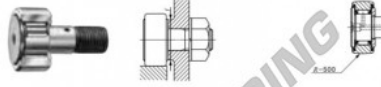

Kurvenrollen CF10-1-UURM-IKO - CF10-1-UURM-IKO

<https://www.123kugellager.de/kugellager-gehauselager/rillenkugellager/kurvenrollen/cf10-1-uurm-iko>

CAM FOLLOWERS

Standard Type Cam Followers With Cage With Screwdriver Slot

CF-UUR

Stud dia. mm	Identification number				Mass (Ref.)				
	Shield type		Sealed type		g	D	C	d ₁	G
	With crowned outer ring	With cylindrical outer ring	With tapered outer ring	With cylindrical outer ring					
10	CF-10-1 UURM				60	26	12	10	M10×1