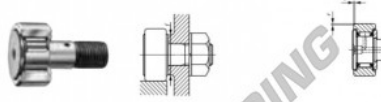

Kurvenrollen CF10-1-M-IKO - CF10-1-M-IKO

<https://www.123kugellager.de/kugellager-gehauselager/rillenkugellager/kurvenrollen/cf10-1-m-iko>

CAM FOLLOWERS

Standard Type Cam Followers **With Cage/With Screwdriver Slot**

CF

Stud dia. mm	Identification number				Mass (Ref.)					
	Shield type		Sealed type		g	D	C	d ₁	G	
	With crowned outer ring	With cylindrical outer ring	With crowned outer ring	With cylindrical outer ring						
10	CF 10-1 M				1	60	26	12	10	M10×1