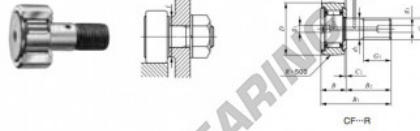

Kurvenrollen CF5-R-IKO - CF5-R-IKO

<https://www.123kugellager.de/kugellager-gehauselager/rillenkugellager/kurvenrollen/cf5-r-iko>

CAM FOLLOWERS

Standard Type Cam Followers With Cage/With Screwdriver Slot

Stud dia. mm	Identification number				Mass (Ref.)				
	Shield type		Sealed type		g	D	C	d ₁	G
	With crowned outer ring	With cylindrical outer ring	With tapered outer ring	With cylindrical outer ring					
5	CF	5	R		10.3	13	9	5	M 5×0.8