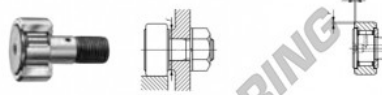

## Kurvenrollen CF12-V-IKO - CF12-V-IKO

<https://www.123kugellager.de/kugellager-gehauselager/rillenkugellager/kurvenrollen/cf12-v-iko>

### CAM FOLLOWERS

Standard Type Cam Followers Full Complement Type/With Screwdriver Slot

Stud dia. mm	Identification number								CF-V					
	Shield type				Sealed type				Mass (Ref.)					
	With crowned outer ring		With cylindrical outer ring		With crowned outer ring		With cylindrical outer ring		g	D	C	d <sub>1</sub>		
12	<b>CF 12 V</b>								97	30	14	12		
Boundary dimensions mm														
G	G <sub>1</sub>	B <sub>max</sub>	B <sub>1 max</sub>	B <sub>2</sub>	B <sub>3</sub>	C <sub>1</sub>	g <sub>1</sub>	g <sub>2</sub>	f <sup>(1)</sup> Min. mm	Mounting torque N·m	Basic dynamic load rating C N	Basic static load rating C <sub>0</sub> N	Maximum allowable static load N	
M12×1.5	13	15.2	40.2	25	6	0.6	6	3	0.6	21	21.9	13 500	19 700	13 200