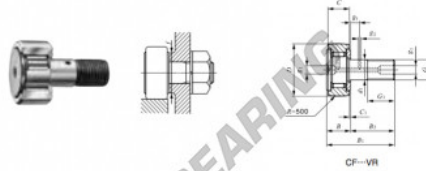

Kurvenrollen CF12-VR-IKO - CF12-VR-IKO

<https://www.123kugellager.de/kugellager-gehauselager/rillenkugellager/kurvenrollen/cf12-vr-iko>

CAM FOLLOWERS

Standard Type Cam Followers Full Complement Type/With Screwdriver Slot

Stud dia. mm	Identification number								Mass (Ref.)					
	Shield type				Sealed type				g	D	C	d ₁		
	With crowned outer ring		With cylindrical outer ring		With crowned outer ring		With cylindrical outer ring		97	30	14	12		
12	CF 12	VR												
Boundary dimensions mm														
G	G ₁	B _{max}	B _{1 max}	B ₂	B ₃	C ₁	g ₁	g ₂	f ⁽¹⁾ Min. mm	Mounting torque N·m	Basic dynamic load rating C N	Basic static load rating C ₀ N	Maximum allowable static load N	
M12×1.5	13	15.2	40.2	25	6	0.6	6	3	0.6	21	21.9	13 500	19 700	13 200