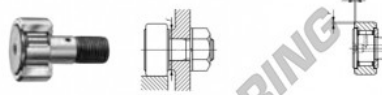

Kurvenrollen CF10-1-VM-IKO - CF10-1-VM-IKO

<https://www.123kugellager.de/kugellager-gehauselager/rillenkugellager/kurvenrollen/cf10-1-vm-iko>

CAM FOLLOWERS

Standard Type Cam Followers Full Complement Type/With Screwdriver Slot

Stud dia. mm	Identification number								CF-V					
	Shield type				Sealed type				Mass (Ref.)		D	C	d ₁	
	With crowned outer ring		With cylindrical outer ring		With crowned outer ring		With cylindrical outer ring		g					
10	CF 10-1 VM								61	26	12	10		
Boundary dimensions mm														
G	G ₁	B _{max}	B _{1 max}	B ₂	B ₃	C ₁	g ₁	g ₂	f _{max} (°)	f _{min} (mm)	Mounting diameter	Maximum tightening torque C	Basic static load rating C ₀	Maximum allowable static load
M10 X 1	12	13.2	36.2	23	—	0.6	*4	—	0.3	16	14.7	9 570	14 500	8 650

PRODUKTMERKMALE

Marke	IKO
N° Ean13	3663952440347
Innendurchmesser	10 mm
Innendurchmesser	0.394" inch
Außendurchmesser	26 mm
Außendurchmesser	1.024" inch
Dicke	12 mm
Dicke	0.472" inch
Verpackung	1

kontakt@123kugellager.de