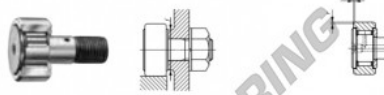

## Kurvenrollen CF10-VM-IKO - CF10-VM-IKO

<https://www.123kugellager.de/kugellager-gehauselager/rillenkugellager/kurvenrollen/cf10-vm-iko>

### CAM FOLLOWERS

Standard Type Cam Followers Full Complement Type/With Screwdriver Slot

Stud dia. mm	Identification number								CF-V					
	Shield type				Sealed type				g	D	C	d <sub>1</sub>		
	With crowned outer ring		With cylindrical outer ring		With crowned outer ring		With cylindrical outer ring							
10	CF 10		VM						46	22	12	10		
Boundary dimensions mm														
G	G <sub>1</sub>	B <sub>max</sub>	B <sub>1 max</sub>	B <sub>2</sub>	B <sub>3</sub>	C <sub>1</sub>	g <sub>1</sub>	g <sub>2</sub>	f <sub>max</sub> (°)	f <sub>min</sub> (mm)	Maximum tightening torque N·m	Ball dynamic load rating C N	Ball static load rating C <sub>0</sub> N	Maximum allowable static load N
M10×1	12	13.2	36.2	23	—	0.6	*4	—	0.3	16	14.7	9 570	14 500	8 650