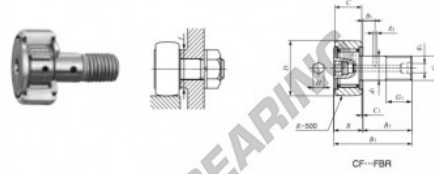

## Kurvenrollen CF6-FBR-IKO - CF6-FBR-IKO

<https://www.123kugellager.de/kugellager-gehauselager/rillenkugellager/kurvenrollen/cf6-fbr-iko>

IKO

### CAM FOLLOWERS

Stainless Steel Made Cam Followers **With Cage/With Hexagon Hole**

Stud dia. mm	Identification number				Mass (Ref.) g	D	C	d <sub>1</sub>	G	G <sub>1</sub>
	Shield type		Sealed type							
	With crowned outer ring	With cylindrical outer ring	With ribbed outer ring	With cylindrical outer ring						
<b>6</b>	<b>CF</b>	<b>6</b>	<b>FBR</b>		18.5	16	11	6	M 6×1	B

Boundary dimensions mm								Mounting dimension f Min. mm	Maximum tightening torque N·m	Basic dynamic load rating C N	Basic static load rating C <sub>0</sub> N	Maximum allowable static load N
B	B <sub>1</sub>	B <sub>2</sub>	B <sub>3</sub>	C <sub>1</sub>	g <sub>1</sub>	g <sub>2</sub>	H					
12.2 max	28.2 max	16	—	0.6	—	—	3	—	11	2 930	2 920	1 950